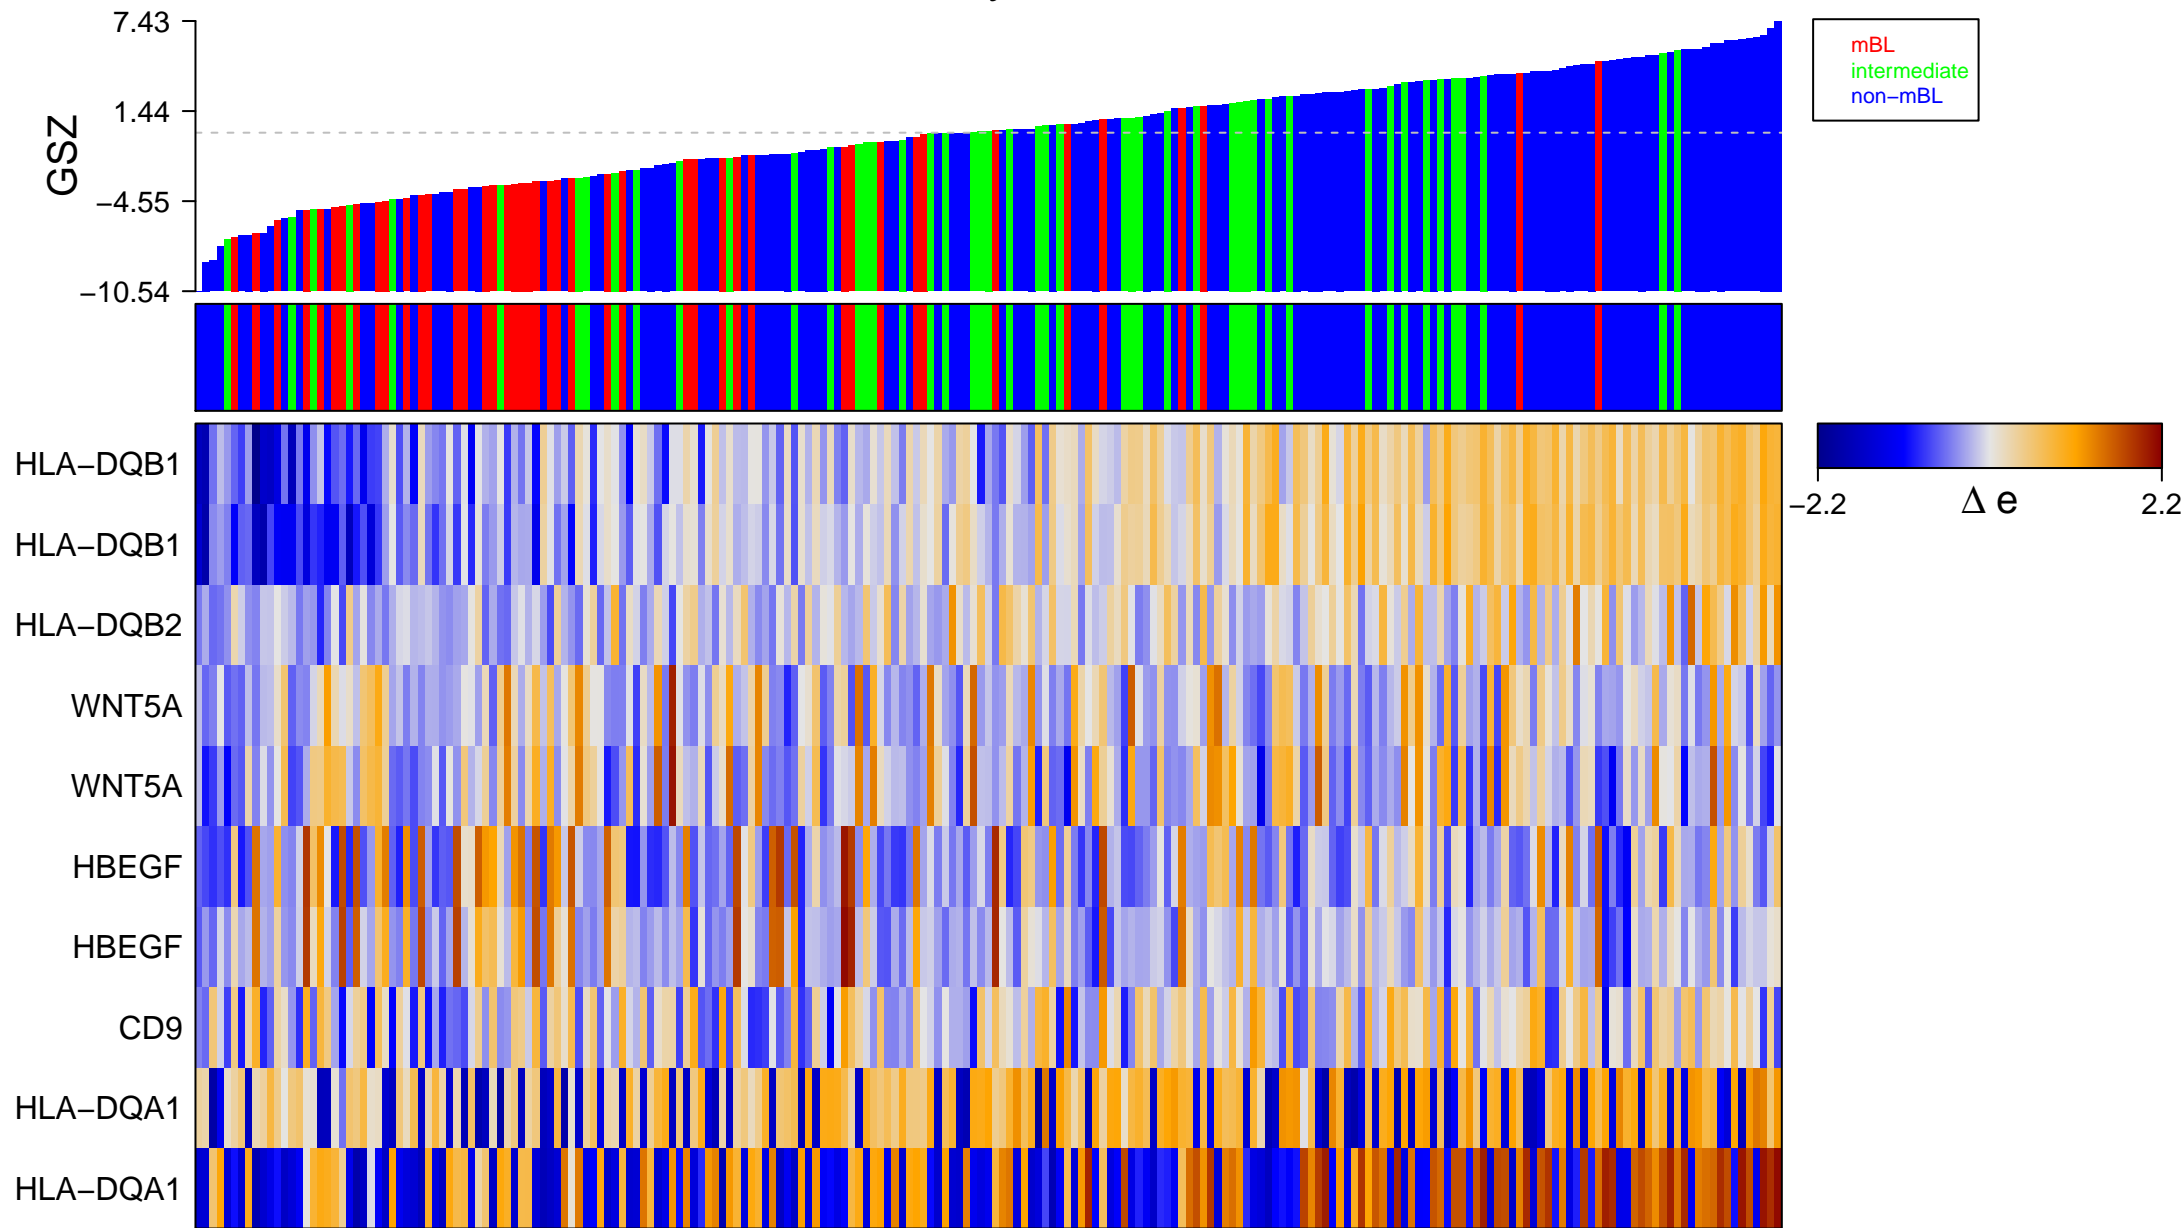

# clathrin-coated endocytic vesicle membrane

# clathrin-coated endocytic vesicle membrane

■ on  
■ -  
□ off